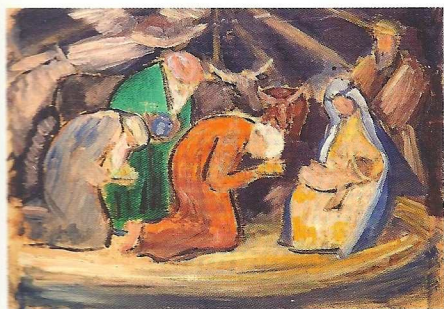

Powys, Gertrude Mary 1877–1952
Charles Francis Powys (1843–1923) 1919
oil on canvas 48.5 x 38.5
PCF48 (P)

Powys, Gertrude Mary 1877–1952
Chydyok, Dorset 1924
oil on canvas 45 x 59
PCF22 (P)

Powys, Gertrude Mary 1877–1952
Peter Powys Grey (1922–1992) 1926
oil on canvas 63 x 44.5
PCF41 (P)

Powys, Gertrude Mary 1877–1952
Katie on 'Josephine' mid-1930s
oil on canvas 43.6 x 63
PCF21 (P)

Powys, Gertrude Mary 1877–1952
The Adoration of the Magi (recto)
oil on panel 23.6 x 33
PCF50 (P)

Powys, Gertrude Mary 1877–1952
The Burial of Christ in the Tomb (verso)
oil on panel 33 x 23.6
PCF50b (P)